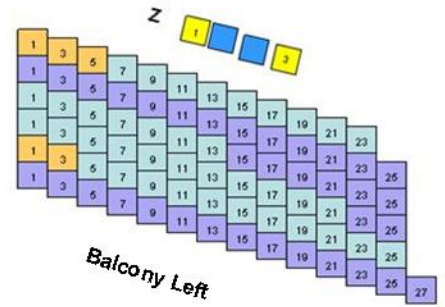

### Balcony

Balcony Center

Balcony Right

Balcony Left

House Right

Main Floor Center

House Left

## STAGE

#### Seat Widths

- 19"
- 20"
- 21"
- 22"
- Transfer Arm (20")

### DESCRIPTIONS OF SEATS