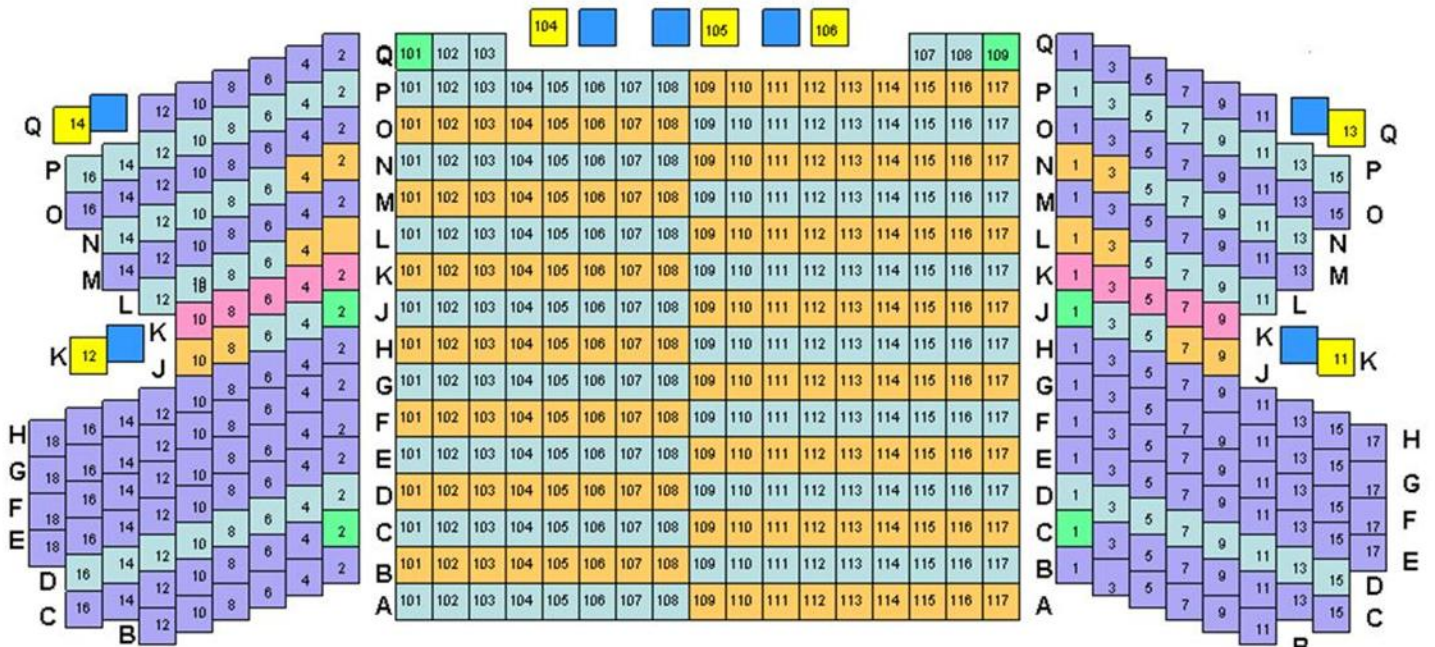

### Balcony

Balcony Center

Balcony Right

Balcony Left

House Right

Main Floor Center

House Left

## STAGE

#### Seat Widths

- 19"
- 20"
- 21"
- 22"
- Transfer Arm (20")

### DESCRIPTIONS OF SEATS