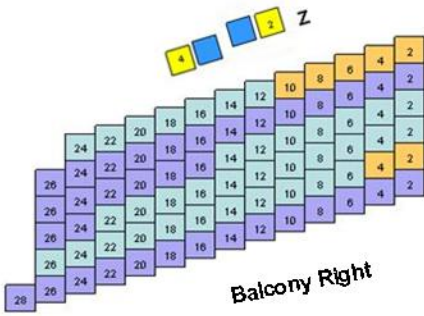

### Balcony

Balcony Center

Balcony Right

Balcony Left

House Right

Main Floor Center

House Left

## STAGE

#### Seat Widths

- 19"
- 20"
- 21"
- 22"
- Transfer Arm (20")